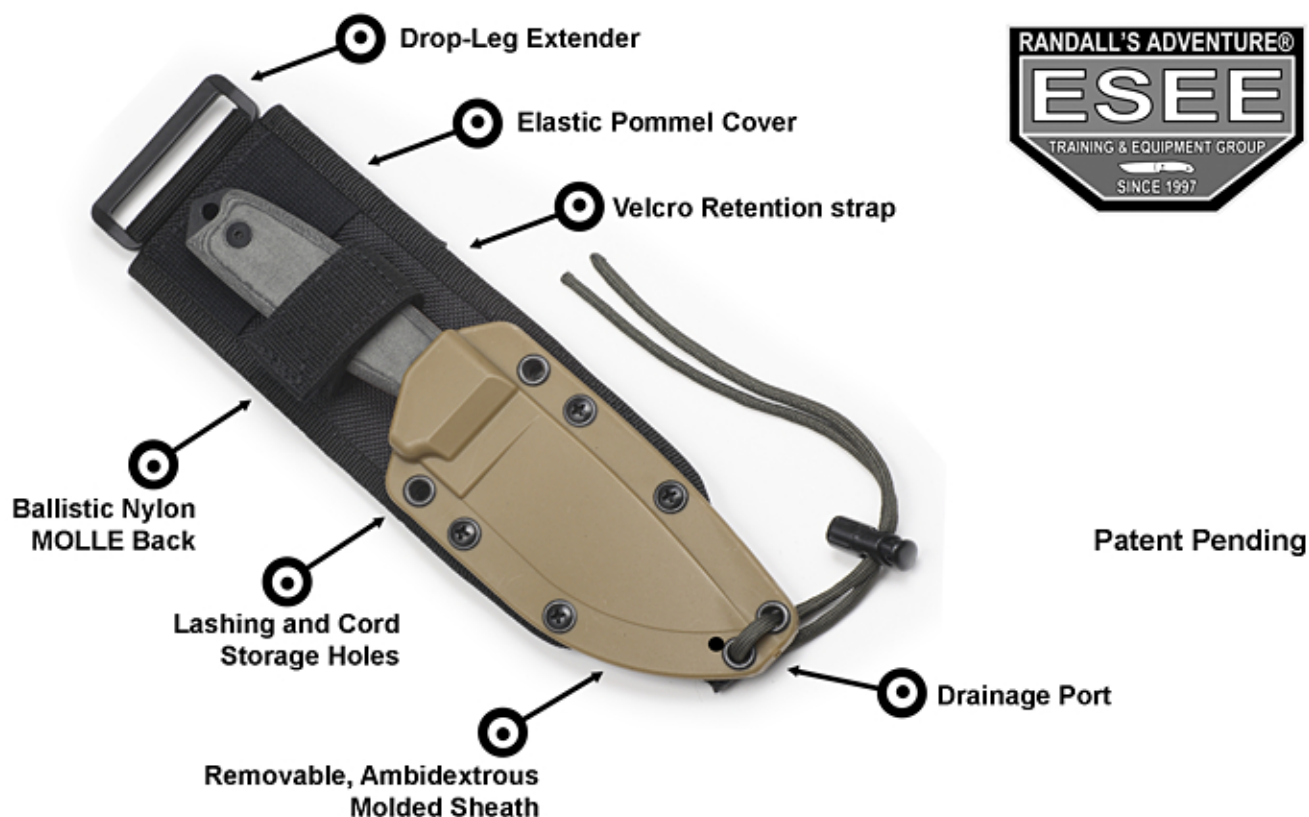

The ESEE-3 knife is held in place by a friction fit in the molded sheath. The knife is easily removed by gripping the knife handle with the fingers, then pushing the thumb against the sheath. The elastic butt cover and Velcro retention strap add additional security measures for jumping from aircraft or other extreme activities that may cause the knife to come loose from the sheath. The sheath system is fully ambidextrous in any carry mode. It can also be belt carried, drop-leg carried or lashed. The lashing holes also facilitate storing a length of 550 cord by wrapping around the sheath and through the open holes. The attached paracord can be used as a lanyard or threaded through the molded sheath to form a belt loop.

A lot of thought went into this design, thus creating a compact package capable of survival uses, as well as military, law enforcement and rescue duty. The sheath screws are made from stainless steel and no metal snaps are used on the knife retention since they have a tendency to jam with dirt and grime.

Note: For security purposes always use the MOLLE back and elastic pommel cover when carrying inverted.

All of our knives are made in the USA with absolute attention to quality materials and care during the manufacturing process. We stand behind our knives with a 100% lifetime, unconditional guarantee. If your ESEE knife should ever fail we will repair or replace it. This warranty follows the knife throughout its life, anywhere in the world.